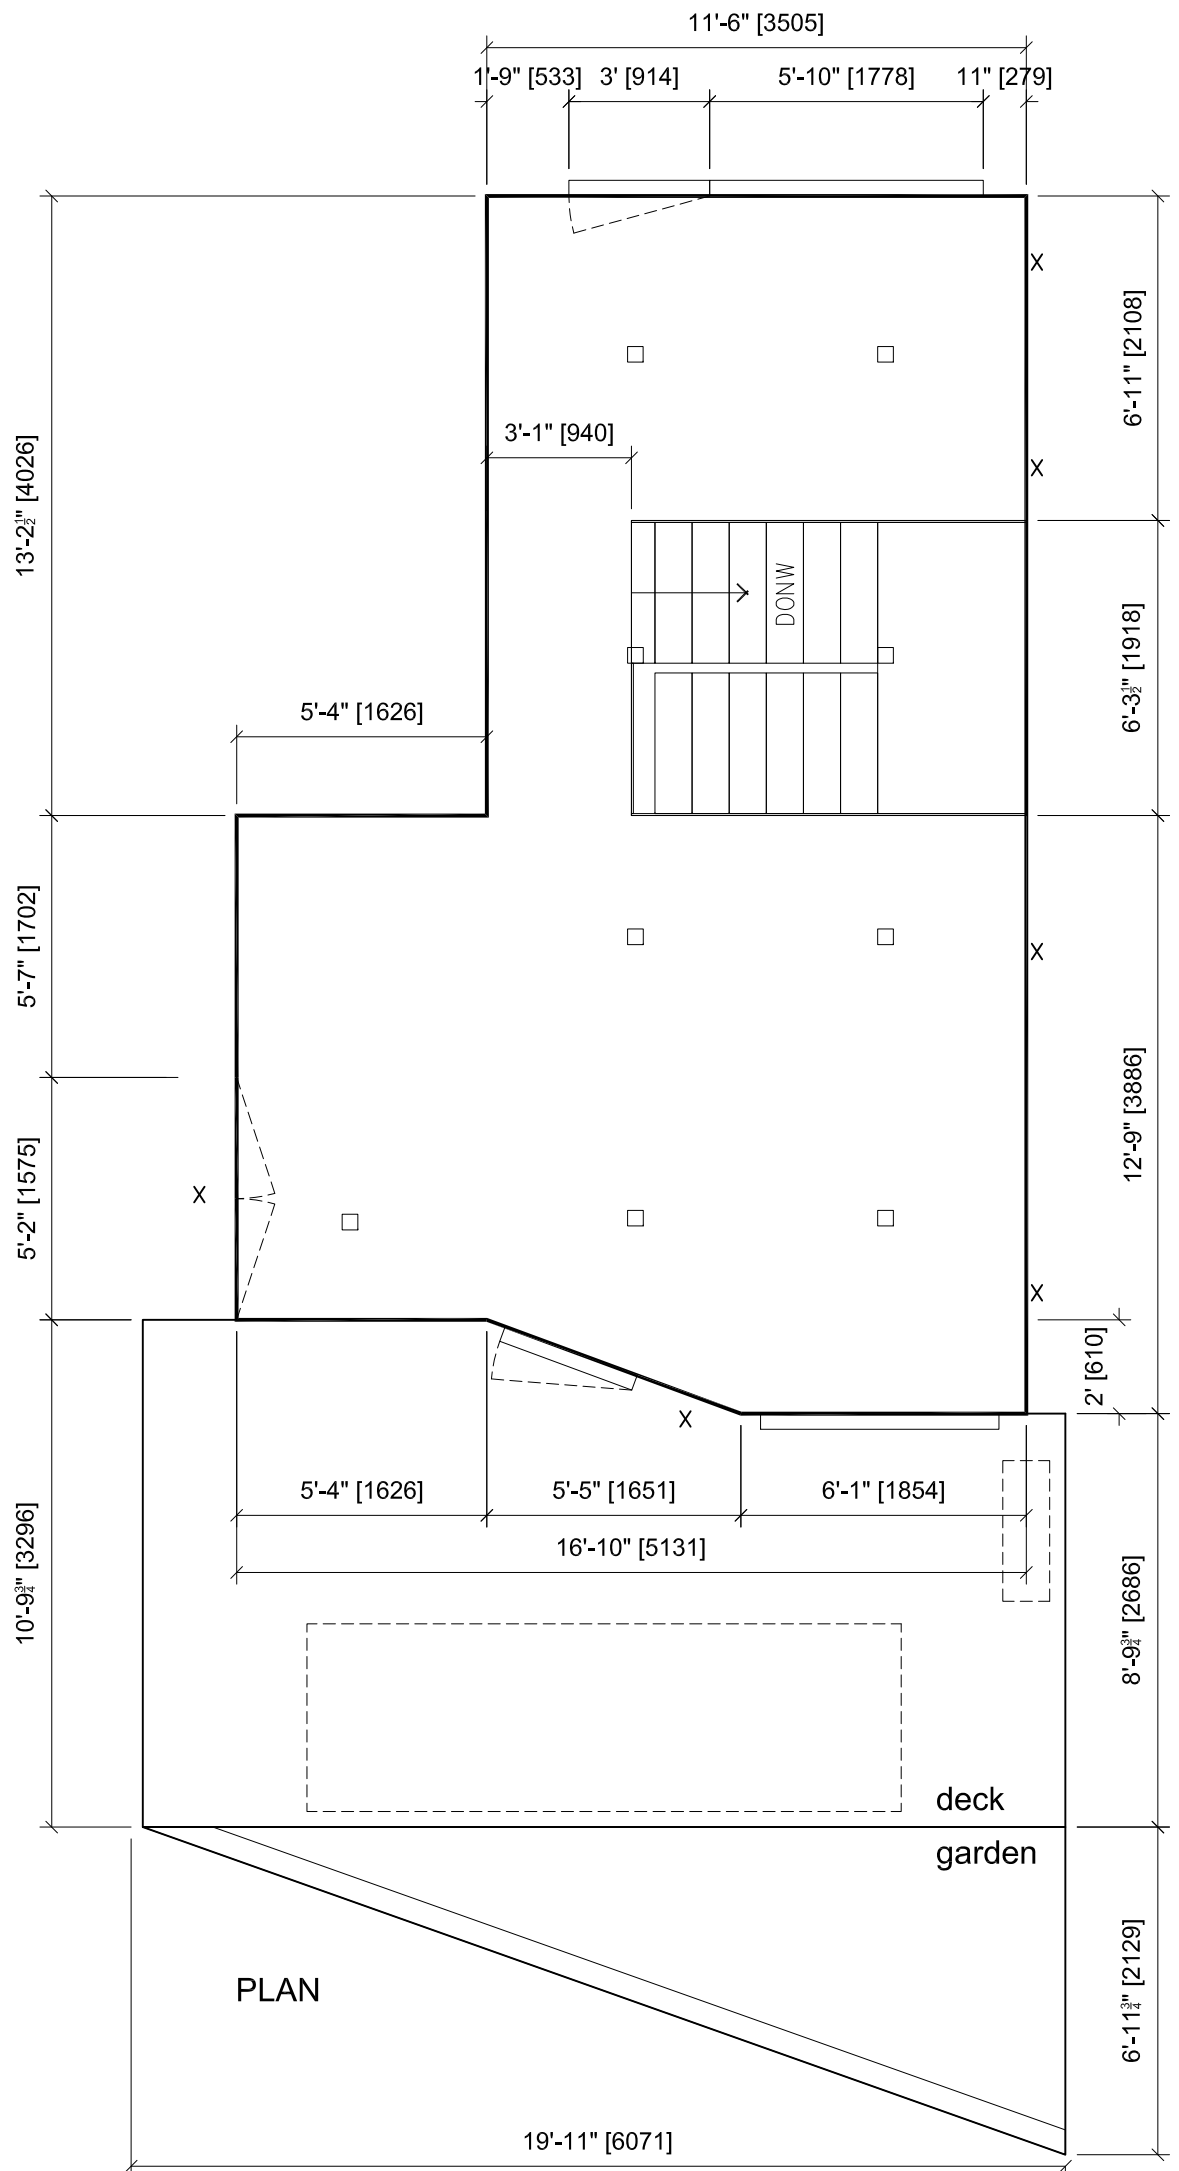

439 Metropolitan Avenue,  
 Commercial ground floor + garden  
 Scale 1:48  
 Measurements Inches [ mm ]  
 Paper size 11"x17"

Only interior space is depicted

- light fixture
- x duplex electrical socket

SECTION

PLAN

439 Metropolitan Avenue,  
 Cellar  
 Scale 1:48  
 Measurements Inches [ mm ]  
 Paper size 11"x17"

Only interior space is depicted

- light fixture
- x duplex electrical socket

SECTION

SECTION

CELLAR PLAN