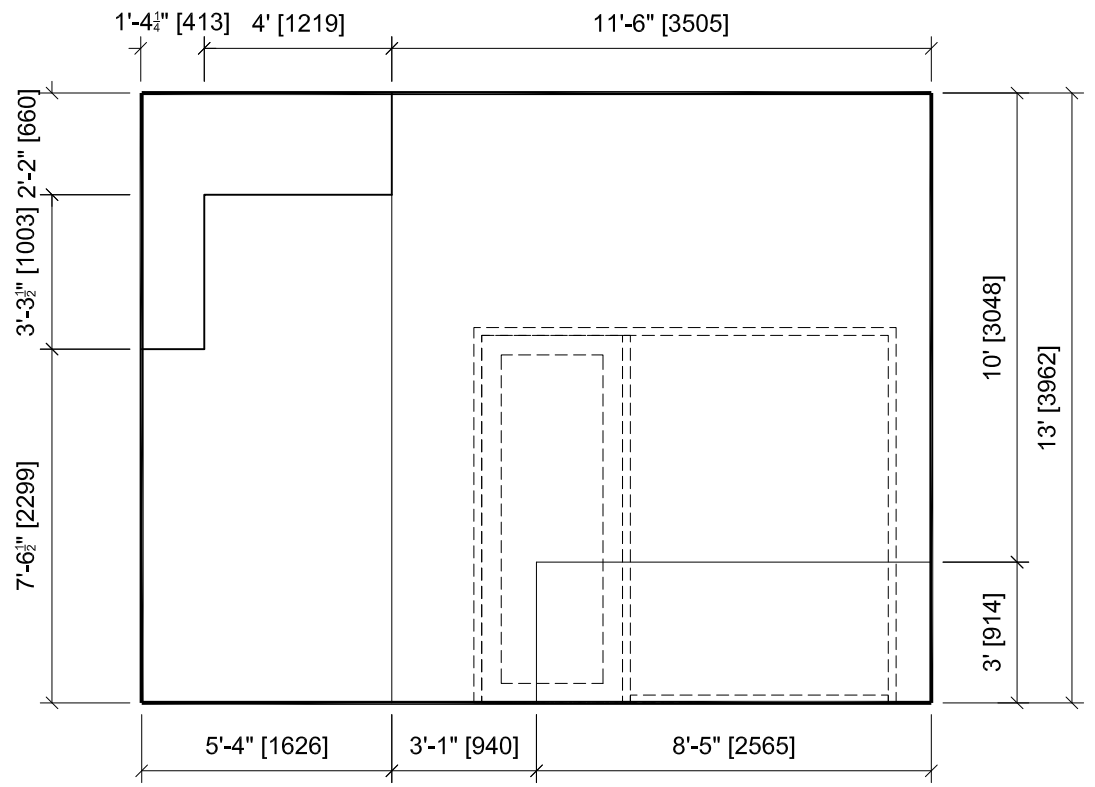

439 Metropolitan Avenue,  
 Commercial ground floor + garden  
 Scale 1:48  
 Measurements Inches [ mm ]  
 Paper size 11"x17"

Only interior space is depicted

- light fixture
- x duplex electrical socket

SECTION

PLAN

439 Metropolitan Avenue,  
 Cellar  
 Scale 1:48  
 Measurements Inches [ mm ]  
 Paper size 11"x17"

Only interior space is depicted

- light fixture
- x duplex electrical socket

SECTION

SECTION

CELLAR PLAN