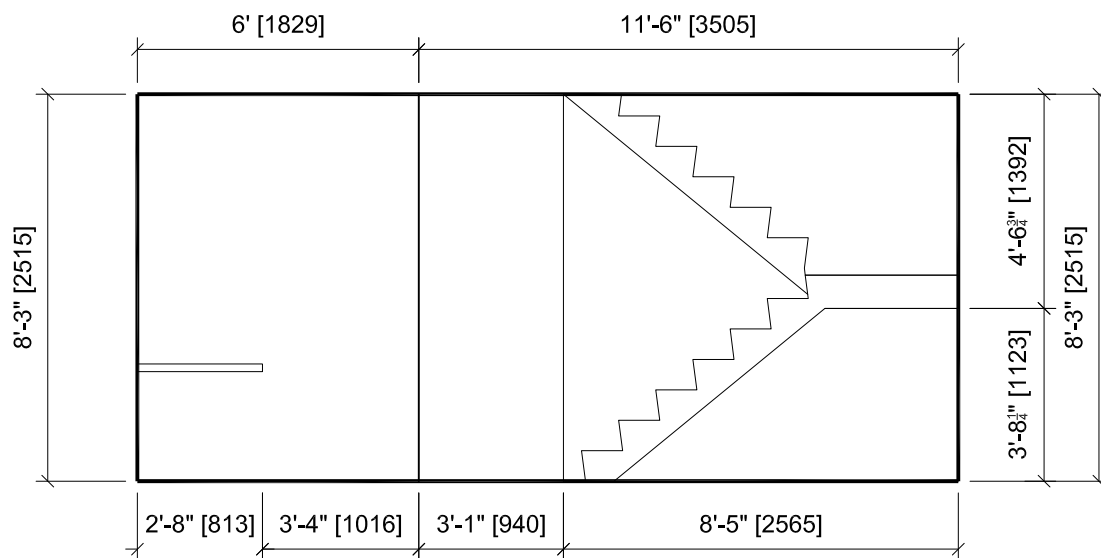

439 Metropolitan Avenue,  
 Commercial ground floor + garden  
 Scale 1:48  
 Measurements Inches [ mm ]  
 Paper size 11"x17"

Only interior space is depicted

- light fixture
- x duplex electrical socket

SECTION

PLAN

439 Metropolitan Avenue,  
 Cellar  
 Scale 1:48  
 Measurements Inches [ mm ]  
 Paper size 11"x17"

Only interior space is depicted

- light fixture
- x duplex electrical socket

SECTION

SECTION

CELLAR PLAN