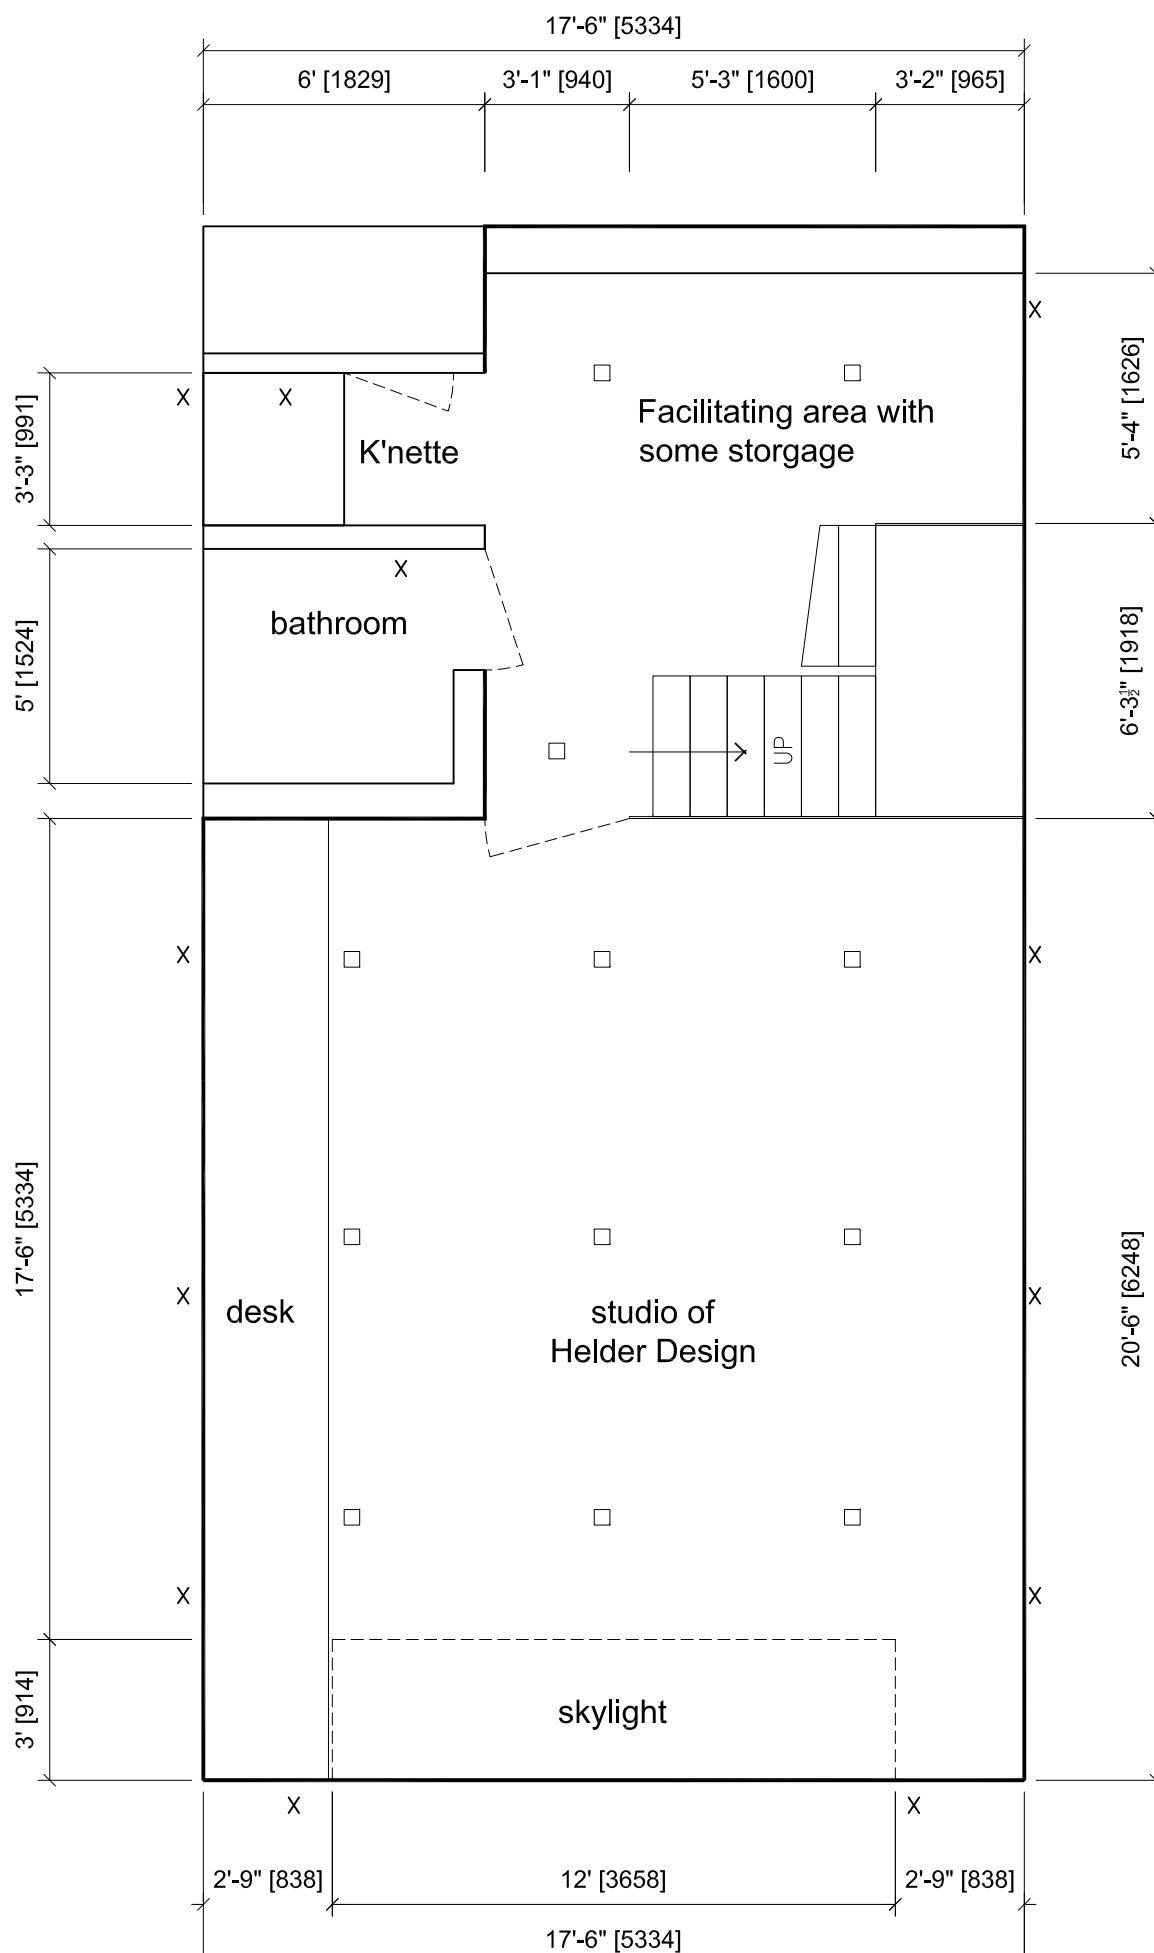

439 Metropolitan Avenue,  
 Commercial ground floor + garden  
 Scale 1:48  
 Measurements Inches [ mm ]  
 Paper size 11"x17"

Only interior space is depicted

- light fixture
- x duplex electrical socket

SECTION

PLAN

439 Metropolitan Avenue,  
 Cellar  
 Scale 1:48  
 Measurements Inches [ mm ]  
 Paper size 11"x17"

Only interior space is depicted

- light fixture
- x duplex electrical socket

SECTION

SECTION

CELLAR PLAN